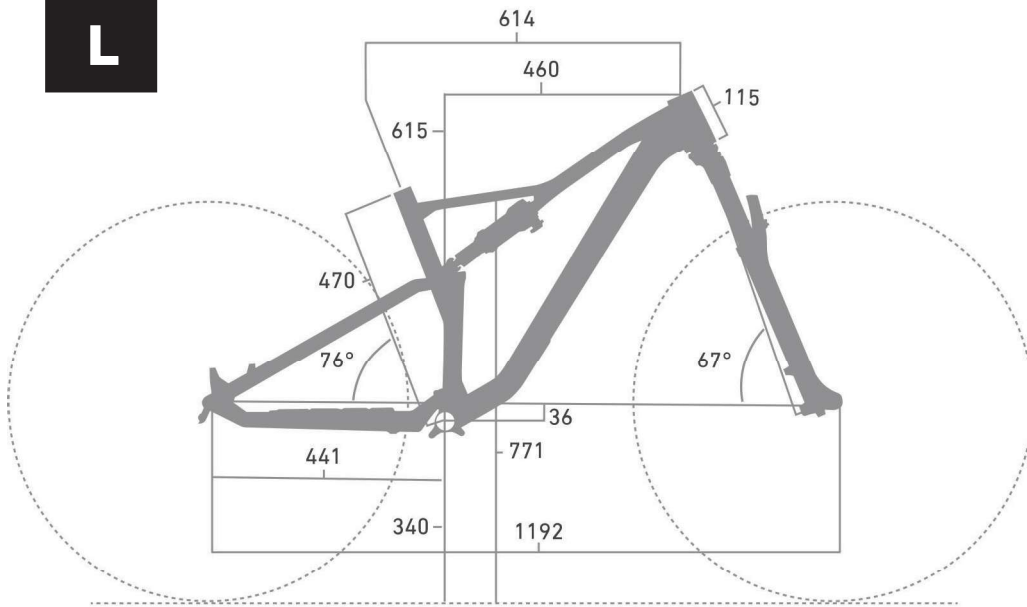

# GEOMETRIEDATEN

**S**

155-172

Wheelsize:	27,5
Travel Front:	120
Travel Rear:	120
max. tire width:	2.6"

**M**

173-182

Wheelsize:	29
Travel Front:	120
Travel Rear:	120
max. tire width:	2.6"

DAS NEUE GROUND CONTROL

# GEOMETRIEDATEN

**L**

183-192

Wheelsize:	29
Travel Front:	120
Travel Rear:	120
max. tire width:	2.6"

**XL**

>192

Wheelsize:	29
Travel Front:	120
Travel Rear:	120
max. tire width:	2.6"