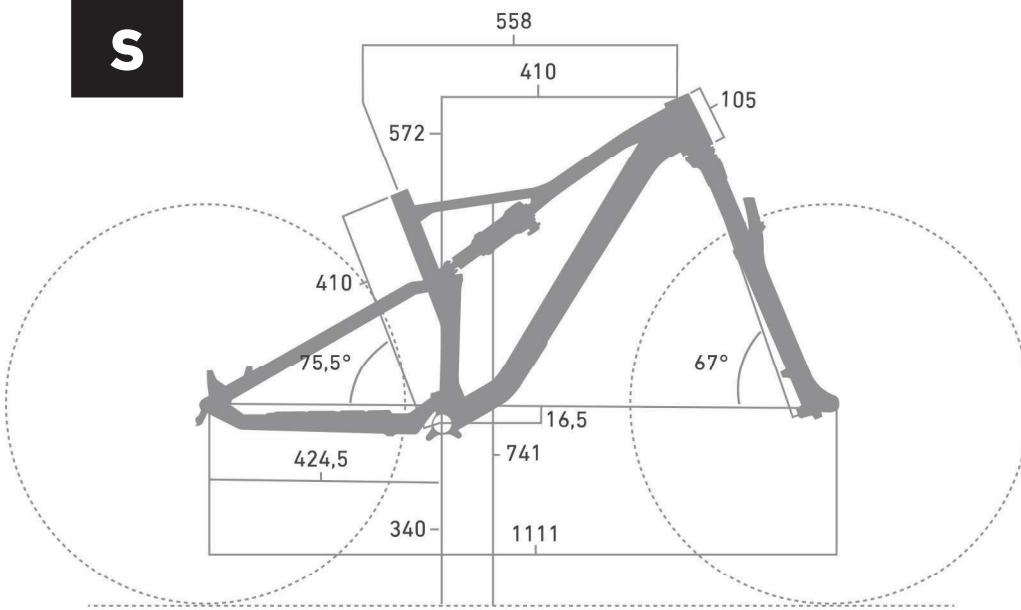

# GEOMETRIEDATEN

**S**

155-172

Wheelsize:	27,5
Travel Front:	120
Travel Rear:	120
max. tire width:	2.6"

**M**

173-182

Wheelsize:	29
Travel Front:	120
Travel Rear:	120
max. tire width:	2.6"

DAS NEUE GROUND CONTROL

# GEOMETRIEDATEN

**L**

183-192

Wheelsize:	29
Travel Front:	120
Travel Rear:	120
max. tire width:	2.6"

**XL**

>192

Wheelsize:	29
Travel Front:	120
Travel Rear:	120
max. tire width:	2.6"