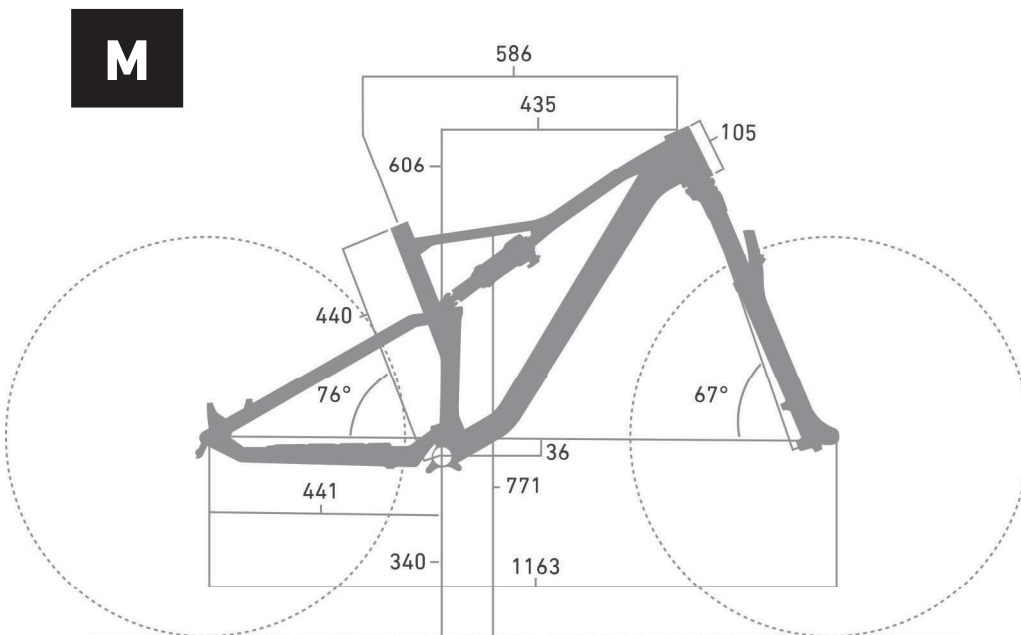

# GEOMETRIEDATEN

**S**

155-172

Wheelsize:	27,5
Travel Front:	120
Travel Rear:	120
max. tire width:	2.6"

**M**

173-182

Wheelsize:	29
Travel Front:	120
Travel Rear:	120
max. tire width:	2.6"

DAS NEUE GROUND CONTROL

# GEOMETRIEDATEN

**L**

183-192

Wheelsize:	29
Travel Front:	120
Travel Rear:	120
max. tire width:	2.6"

**XL**

>192

Wheelsize:	29
Travel Front:	120
Travel Rear:	120
max. tire width:	2.6"