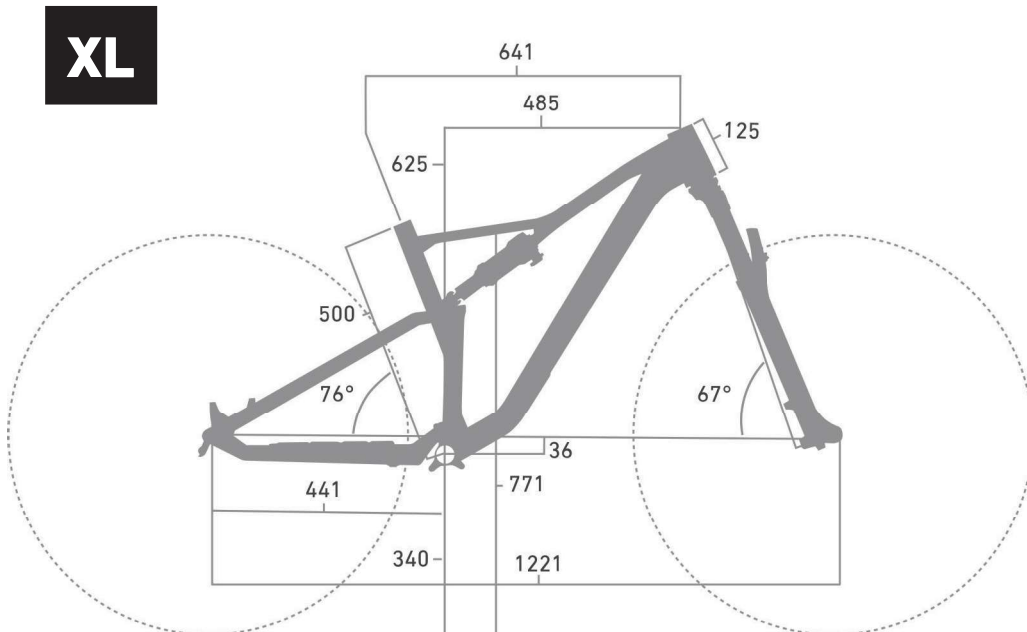

# GEOMETRIEDATEN

**S**

155-172

Wheelsize:	27,5
Travel Front:	120
Travel Rear:	120
max. tire width:	2.6"

**M**

173-182

Wheelsize:	29
Travel Front:	120
Travel Rear:	120
max. tire width:	2.6"

DAS NEUE GROUND CONTROL

# GEOMETRIEDATEN

**L**

183-192

Wheelsize:	29
Travel Front:	120
Travel Rear:	120
max. tire width:	2.6"

**XL**

>192

Wheelsize:	29
Travel Front:	120
Travel Rear:	120
max. tire width:	2.6"