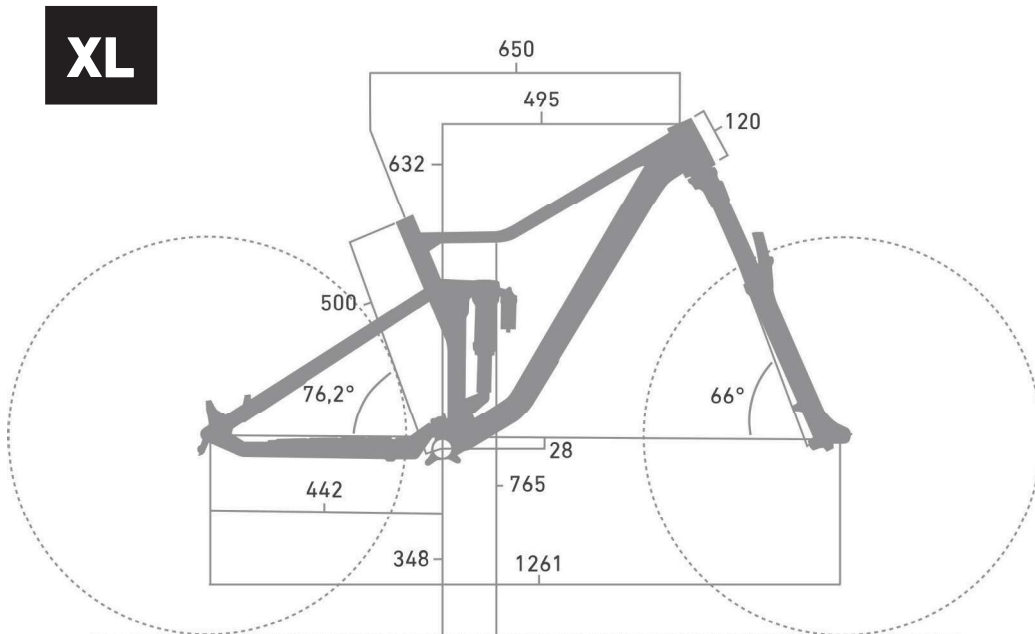

DAS NEUE ROOT MILLER

GEOMETRIEDATEN

S

cm 160-172

Wheelsize: 29
Travel Front: 150
Travel Rear: 150
max. tire width: 2.6"

M

cm 173-182

Wheelsize: 29
Travel Front: 150
Travel Rear: 150
max. tire width: 2.6"

DAS NEUE ROOT MILLER

GEOMETRIEDATEN

L

183-192

Wheelsize:	29
Travel Front:	150
Travel Rear:	150
max. tire width:	2.6"

XL

>192

Wheelsize:	29
Travel Front:	150
Travel Rear:	150
max. tire width:	2.6"