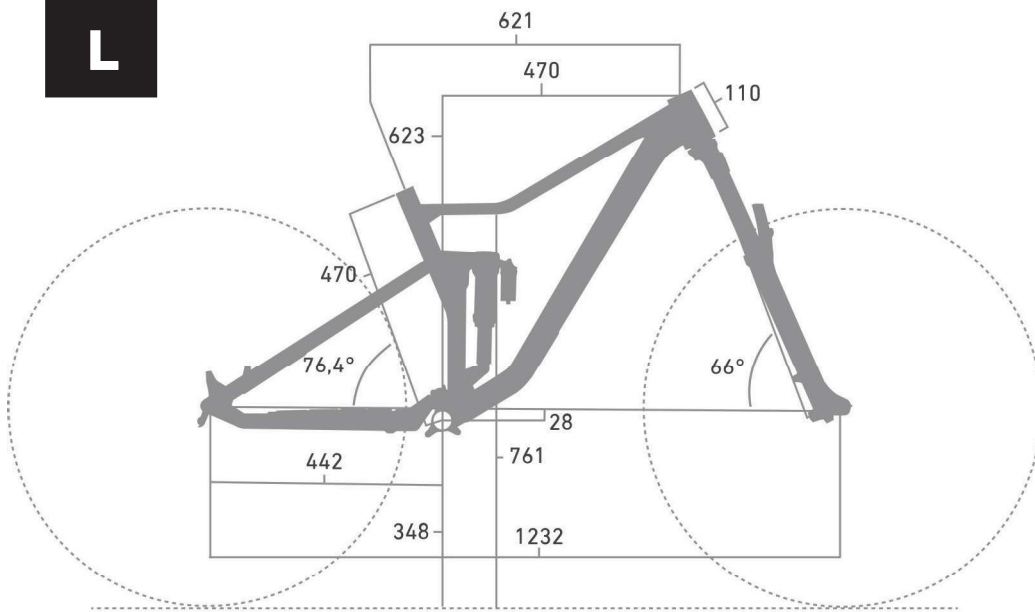

DAS NEUE ROOT MILLER

GEOMETRIEDATEN

S

cm 160-172

Wheelsize: 29
Travel Front: 150
Travel Rear: 150
max. tire width: 2.6"

M

cm 173-182

Wheelsize: 29
Travel Front: 150
Travel Rear: 150
max. tire width: 2.6"

DAS NEUE ROOT MILLER

GEOMETRIEDATEN

L

183-192

Wheelsize:	29
Travel Front:	150
Travel Rear:	150
max. tire width:	2.6"

XL

>192

Wheelsize:	29
Travel Front:	150
Travel Rear:	150
max. tire width:	2.6"