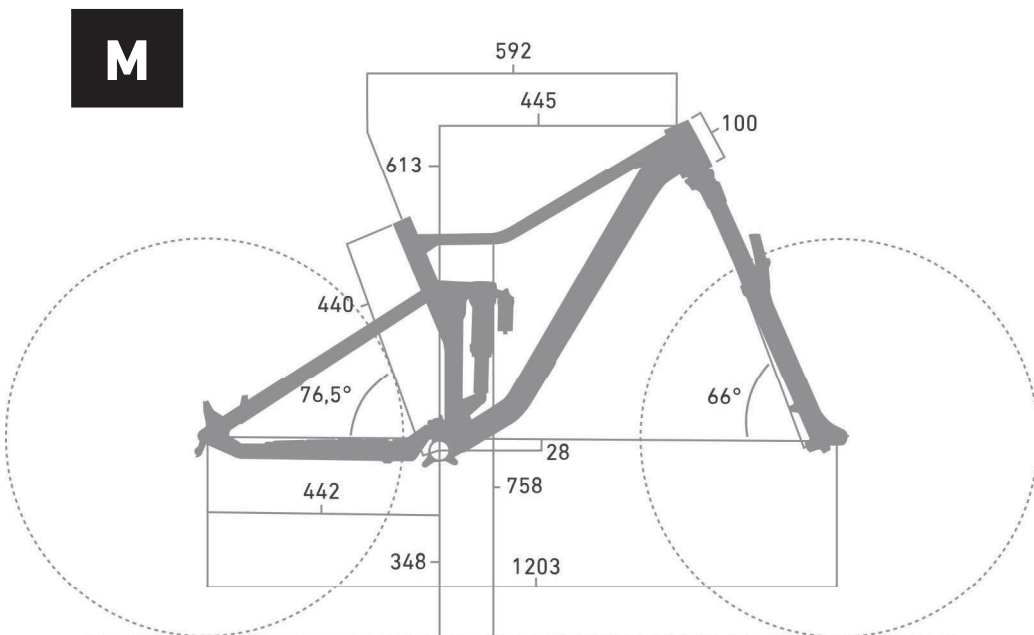

DAS NEUE ROOT MILLER

GEOMETRIEDATEN

S

cm 160-172

Wheelsize: 29
Travel Front: 150
Travel Rear: 150
max. tire width: 2.6"

M

cm 173-182

Wheelsize: 29
Travel Front: 150
Travel Rear: 150
max. tire width: 2.6"

DAS NEUE ROOT MILLER

GEOMETRIEDATEN

L

183-192

Wheelsize:	29
Travel Front:	150
Travel Rear:	150
max. tire width:	2.6"

XL

>192

Wheelsize:	29
Travel Front:	150
Travel Rear:	150
max. tire width:	2.6"