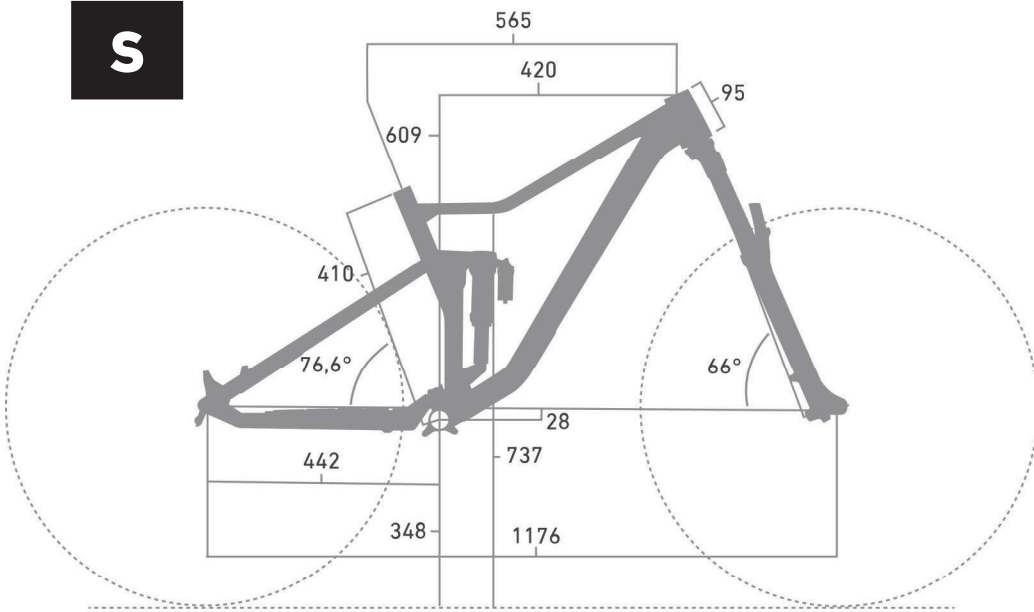

DAS NEUE ROOT MILLER

GEOMETRIEDATEN

S

cm 160-172

Wheelsize: 29
Travel Front: 150
Travel Rear: 150
max. tire width: 2.6"

M

cm 173-182

Wheelsize: 29
Travel Front: 150
Travel Rear: 150
max. tire width: 2.6"

DAS NEUE ROOT MILLER

GEOMETRIEDATEN

L

183-192

Wheelsize:	29
Travel Front:	150
Travel Rear:	150
max. tire width:	2.6"

XL

>192

Wheelsize:	29
Travel Front:	150
Travel Rear:	150
max. tire width:	2.6"