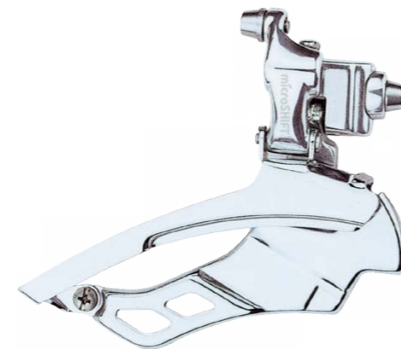

R10 2/3 x 10-Speed

Model No.	FD-R730-F-BK	FD-R730-B-BK
Speed	3 x 10	3 x 10
Mounting	Braze On	Band Clamp 34.9 (31.8 Adaptor)
Deraillieur Style	Down pull	Down pull
Chainstay Angle	63-66°	63-66°
Capacity	20T	20T
Top Gear Teeth	50T	50T
Chain Line	45mm	45mm
Surface Finish	Anodized Black	Anodized Black
Outer Link Material	Forged Aluminum	Forged Aluminum
Compatibility	Shimano Road	Shimano Road
Weight	119g	144g

FD-R732 3x10 Front Derailleurs

• Compatible with 52-39-30T crankset

Model No.	FD-R732-F-SV	FD-R732-B-SV
Speed	3 x 10	3 x 10
Type	Brazed On	Band Clamp 34.9 (31.8 Adaptor)
Deraillieur Style	Down pull	Down pull
Chainstay angle	63-66°	63-66°
Chainstay Capacity	22T	22T
Top Gear Teeth	52T	52T
Chain Line	45mm	45mm
Surface Finish	Polished Silver	Polished Silver
Outer Link Material	Forged Aluminum	Forged Aluminum
Compatibility	Shimano Road	Shimano Road
Weight	117g	142g

Model No.	FD-R732-F-BK	FD-R732-B-BK
Speed	3 x 10	3 x 10
Type	Brazed On	Band Clamp 34.9 (31.8 Adaptor)
Deraillieur Style	Down pull	Down pull
Chainstay angle	63-66°	63-66°
Chainstay Capacity	22T	22T
Top Gear Teeth	52T	52T
Chain Line	45mm	45mm
Surface Finish	Anodized Black	Anodized Black
Outer Link Material	Forged Aluminum	Forged Aluminum
Compatibility	Shimano Road	Shimano Road
Weight	117g	142g